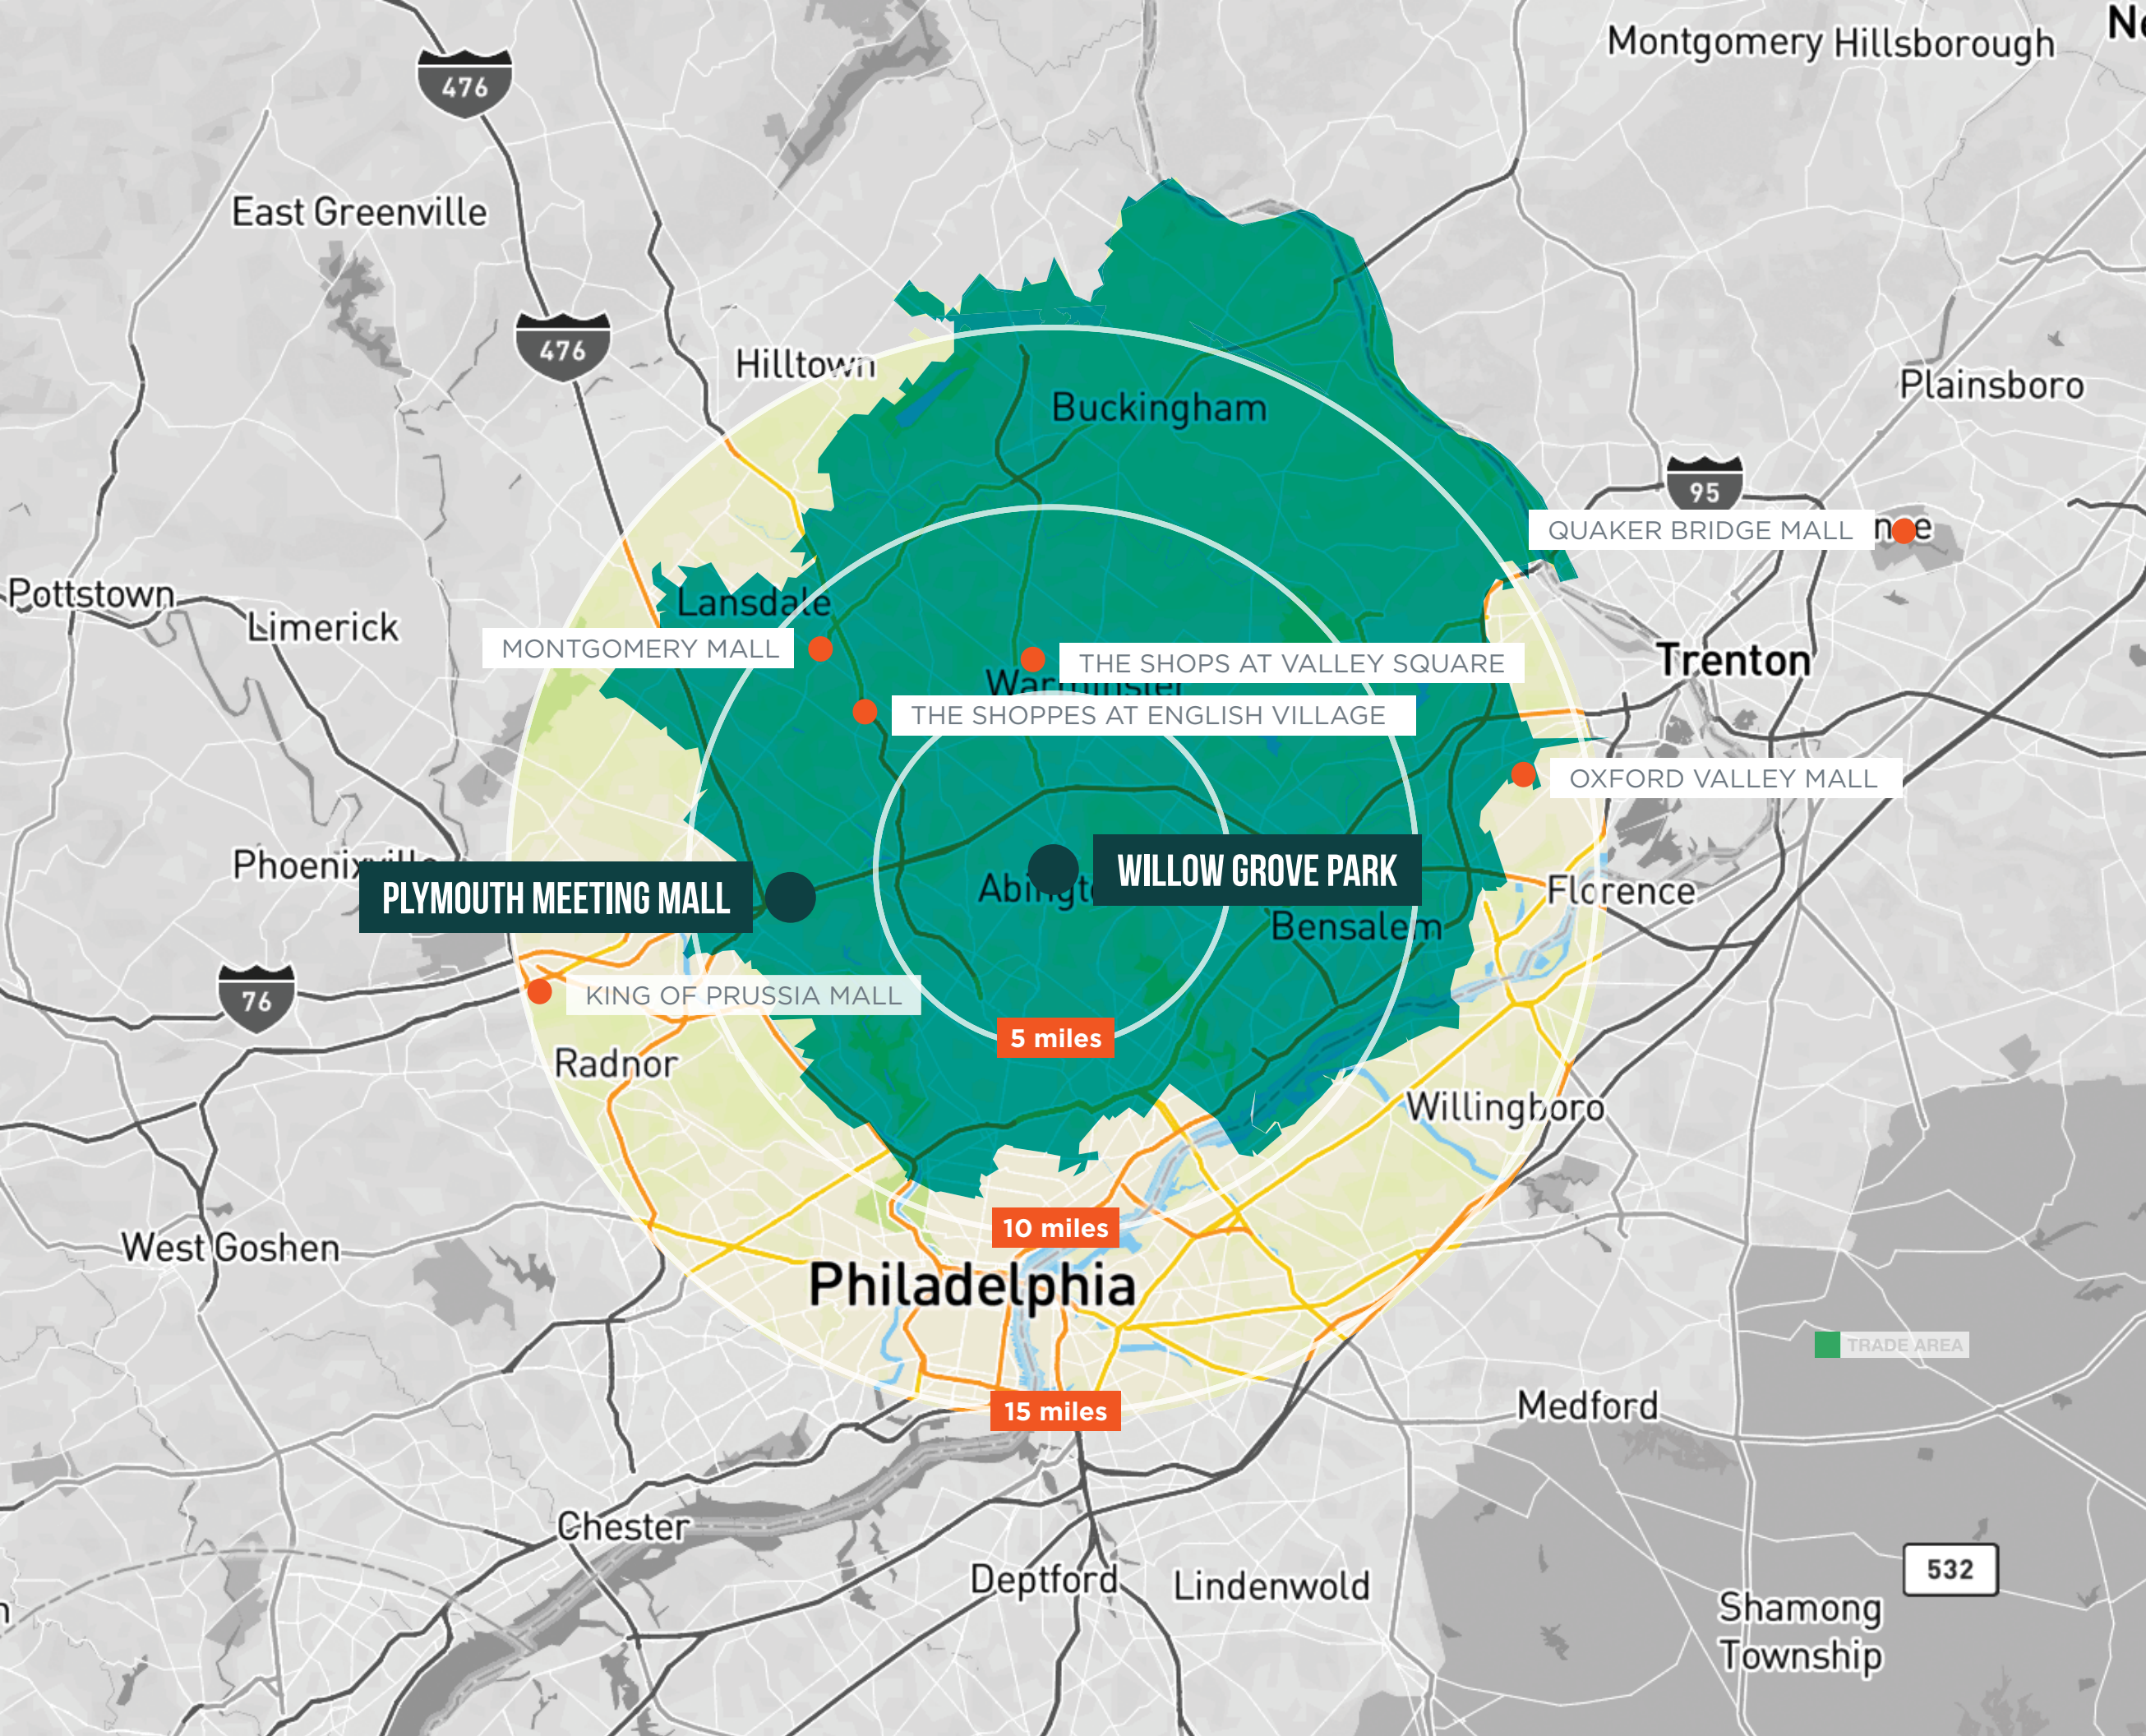

DICK'S
SPORTING GOODS

OLD NAVY

★ macy's

bloomingdales

EASTON ROAD
20K VEHICLES AADT

□ PREIT retail ■ Other retail ■ Transportation

POPULATION

1,343,005

MEDIAN AGE

42.5

Source: ESRI 2023